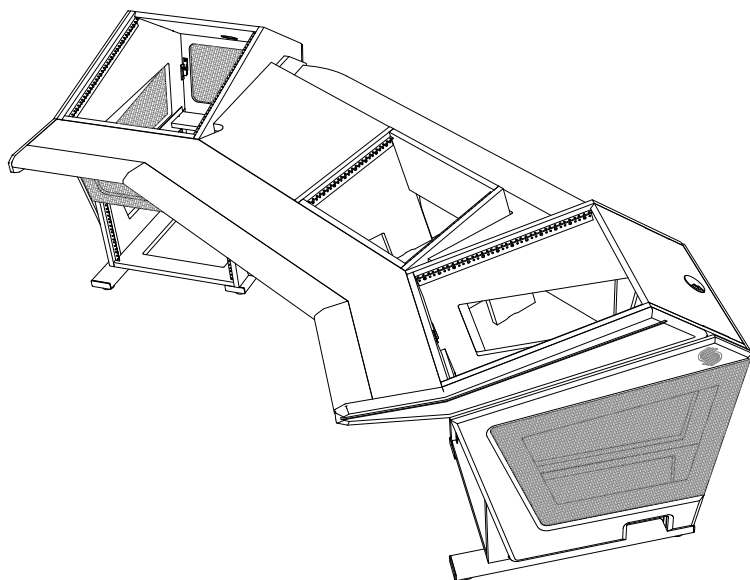

# Plan F Right Rack - Console Specifications

Shipping Info
Number of Boxes - 7
Shipping weight - 337 Lbs