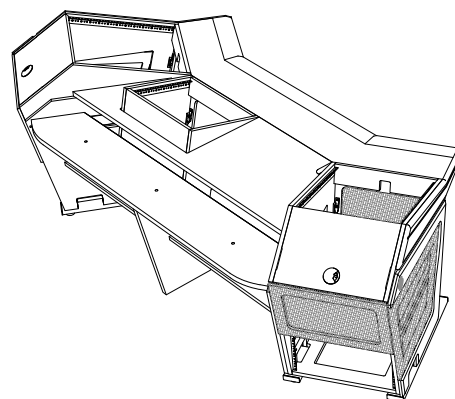

# Plan F Right Rack - Console Specifications

Shipping Info
Number of Boxes - 7
Shipping weight - 337 Lbs