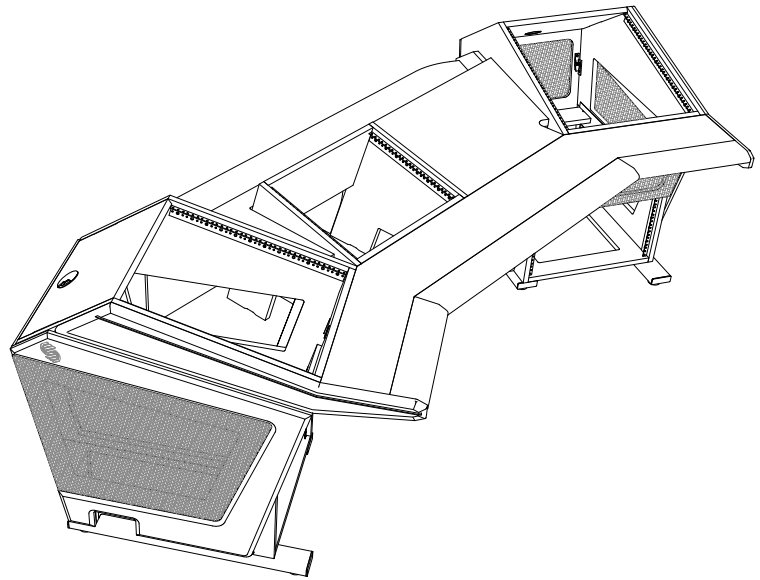

Plan F Left Rack - Console Specifications

Shipping Info
Number of Boxes - 7
Shipping weight - 337 Lbs