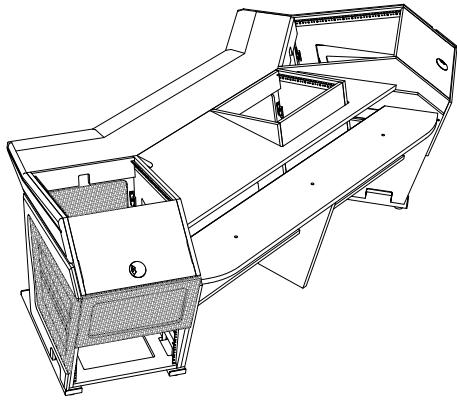

Plan F Left Rack - Console Specifications

Shipping Info
Number of Boxes - 7
Shipping weight - 337 Lbs