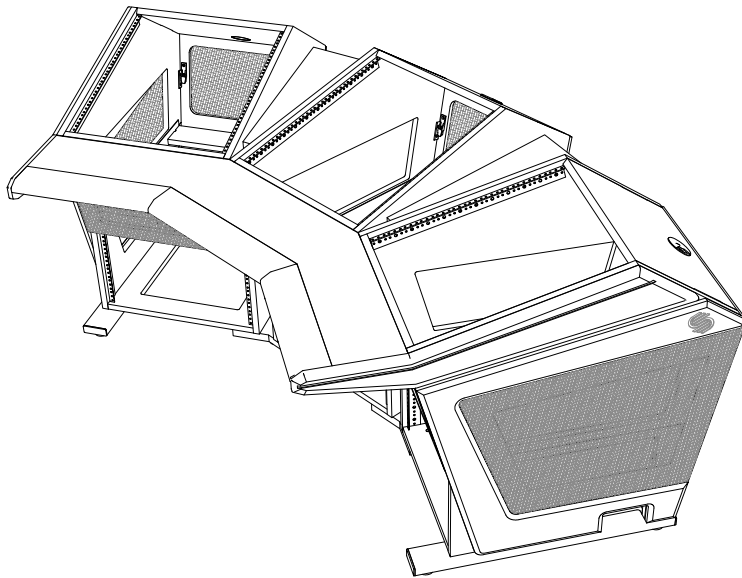

# Plan C - Console Specifications

### Shipping Info

Number of Boxes - 6  
Shipping weight - 224 Lbs