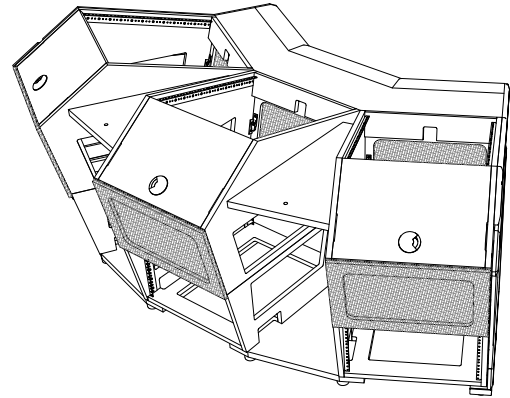

# Plan C - Console Specifications

### Shipping Info

Number of Boxes - 6  
Shipping weight - 224 Lbs