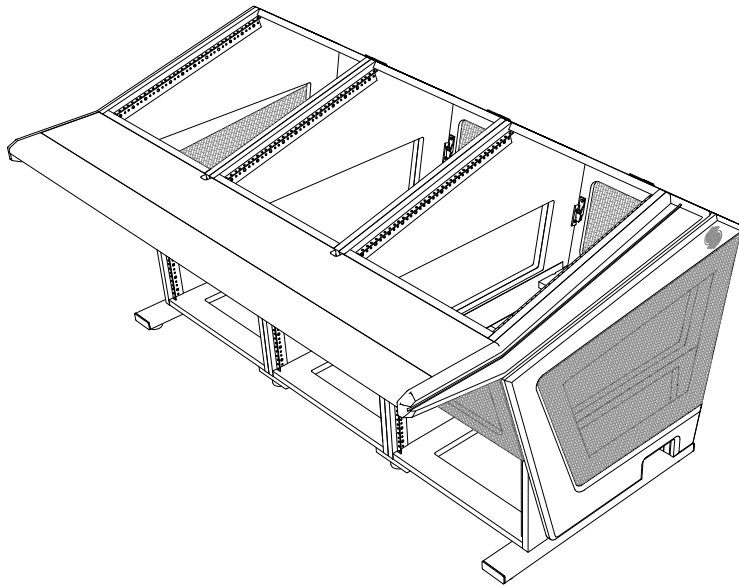

Plan B - Console Specifications

Shipping Info
Number of Boxes - 6
Shipping weight - 228 Lbs