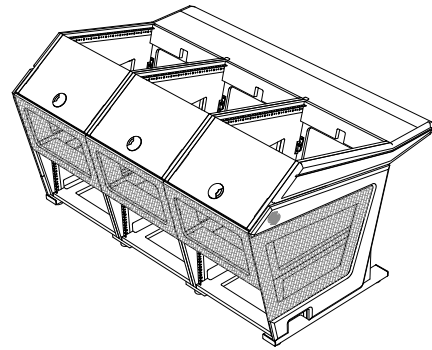

Plan B - Console Specifications

Shipping Info
Number of Boxes - 6
Shipping weight - 228 Lbs