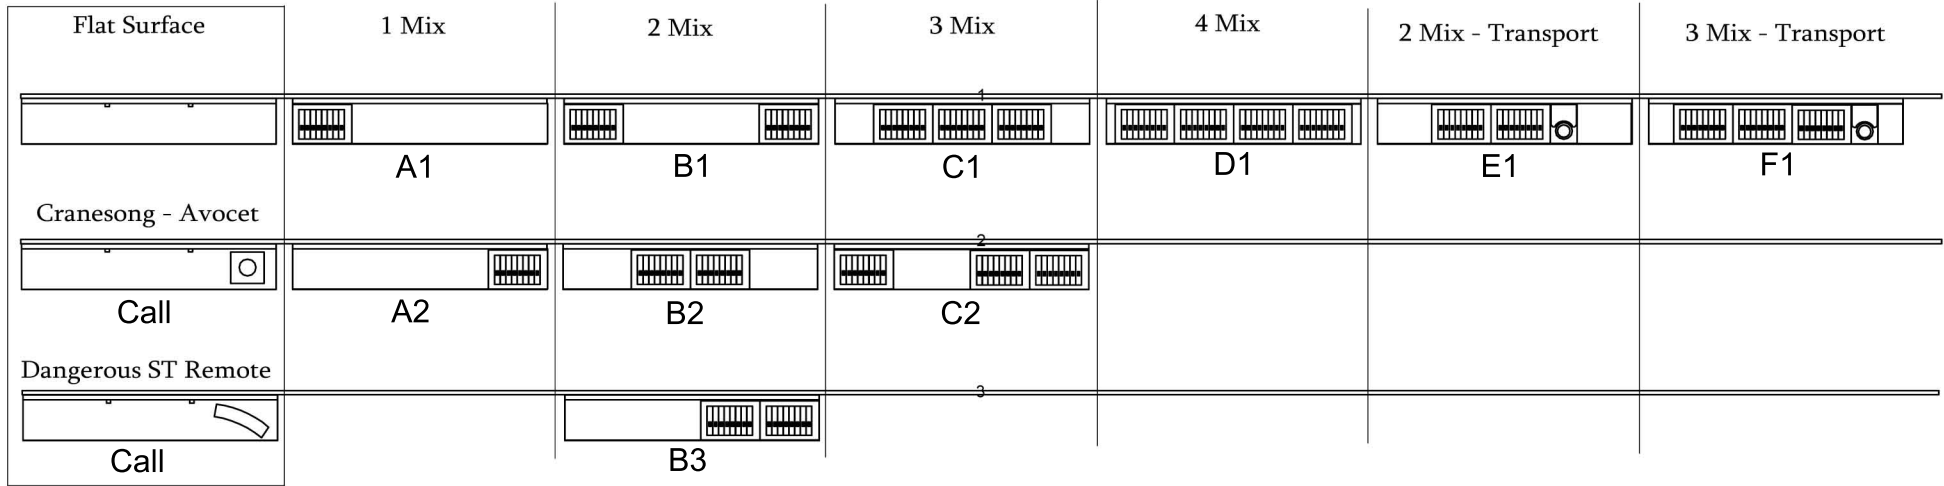

Multi - Station

3 Bay - Desk Options

The Multi - Station

The 3 Bay / Footprint & Dimensions

from Sterling Modular

Avid Artist Series

Edit / Mix / Master

Compose / Record