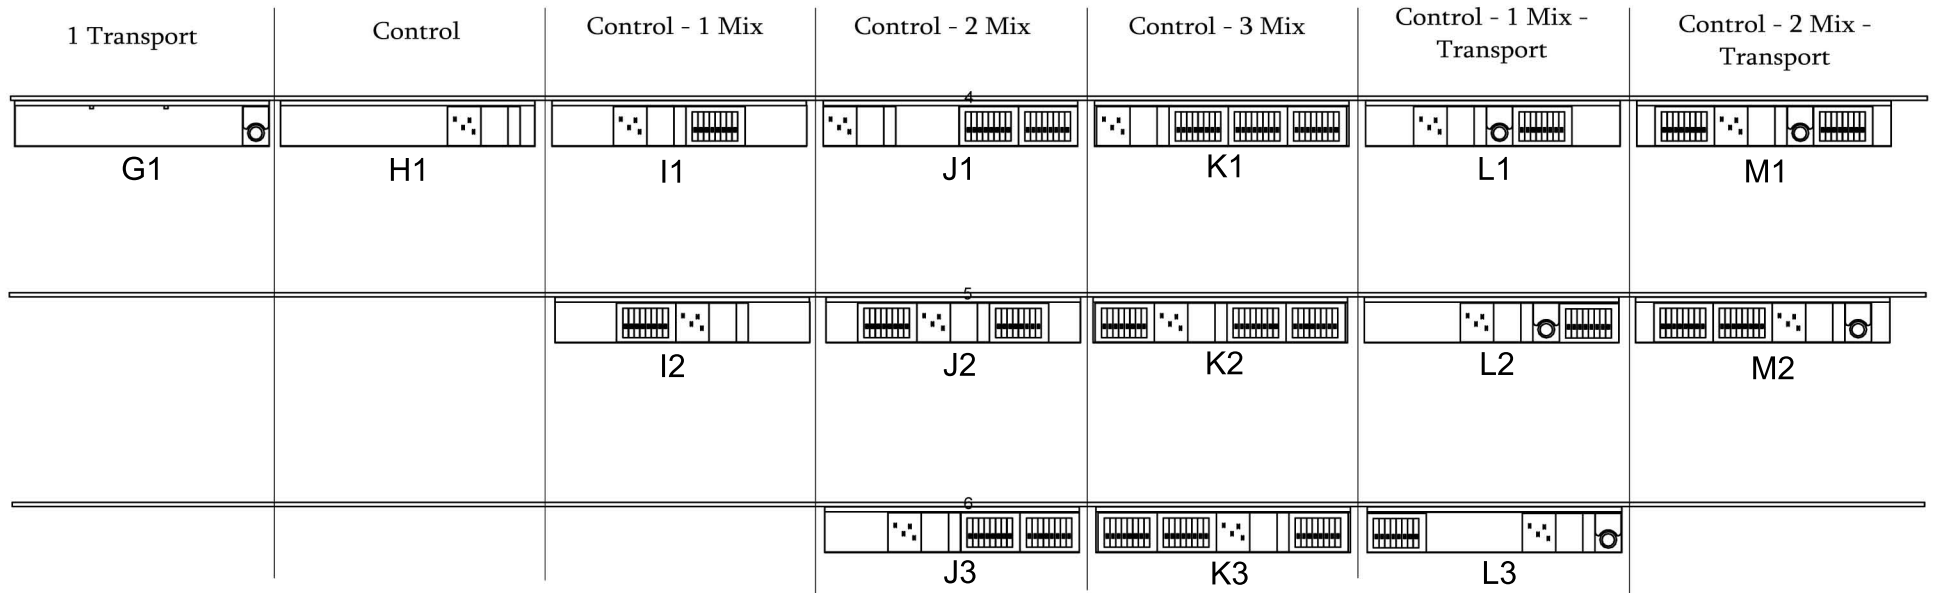

Multi - Station

3 Bay - Desk Options

The Multi - Station

The 3 Bay / Footprint & Dimensions

from Sterling Modular

Avid Artist Series

Edit / Mix / Master

Compose / Record