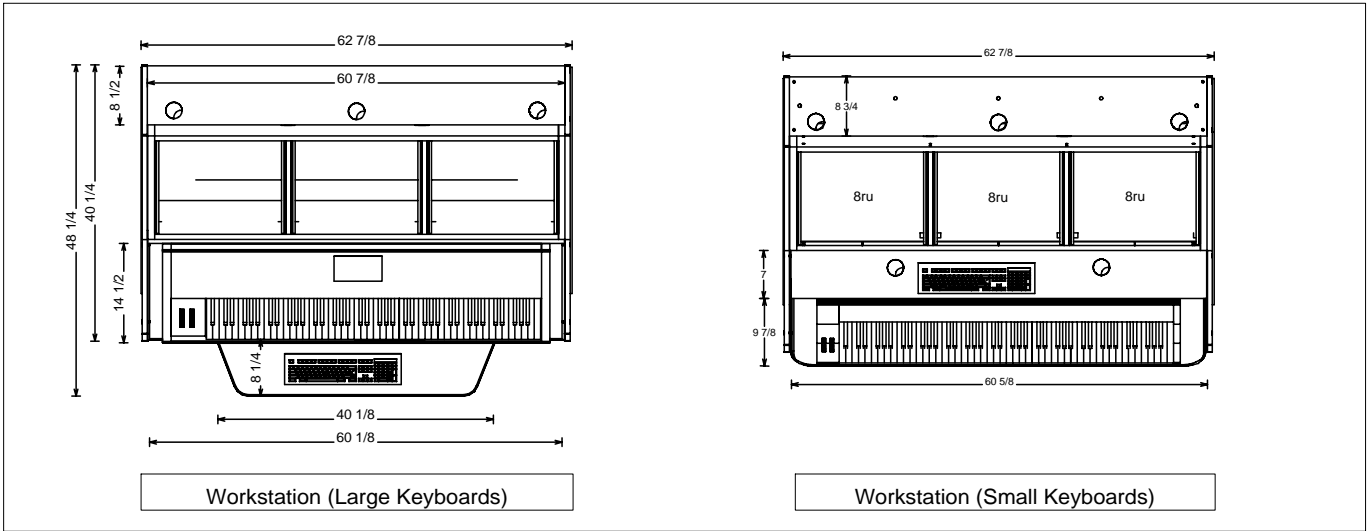

Multi - Station

3 Bay - Desk Options

The Multi - Station

The 3 Bay / Footprint & Dimensions

from Sterling Modular

Avid Artist Series

Edit / Mix / Master

Compose / Record