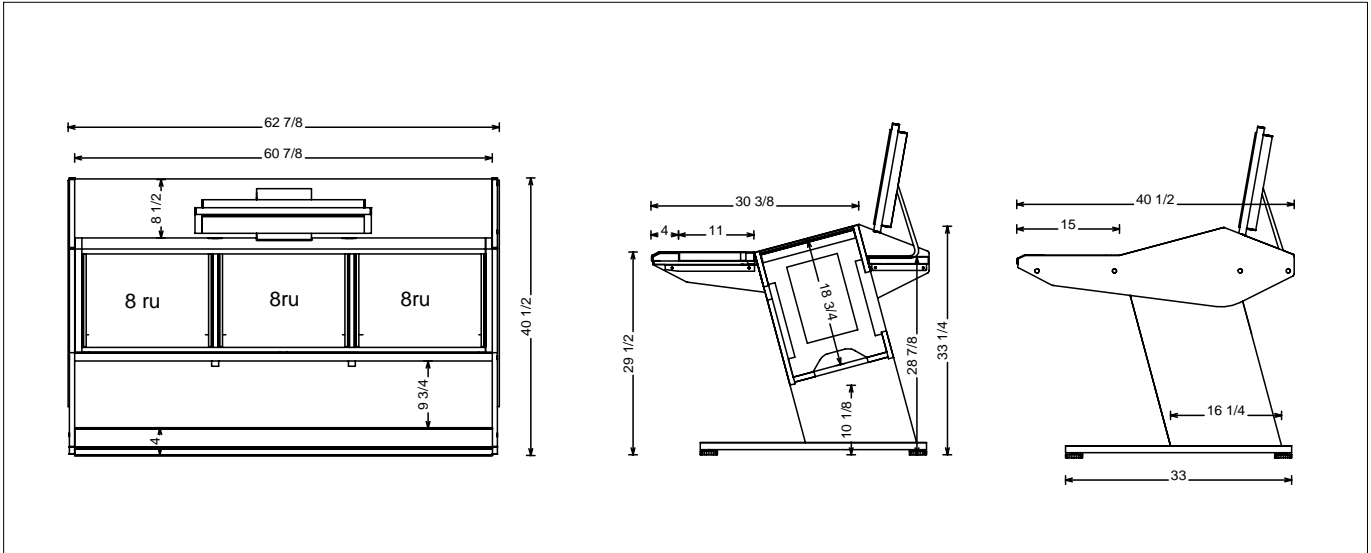

Multi - Station

3 Bay - Desk Options

The Multi - Station

The 3 Bay / Footprint & Dimensions

from Sterling Modular

Avid Artist Series

Edit / Mix / Master

Compose / Record