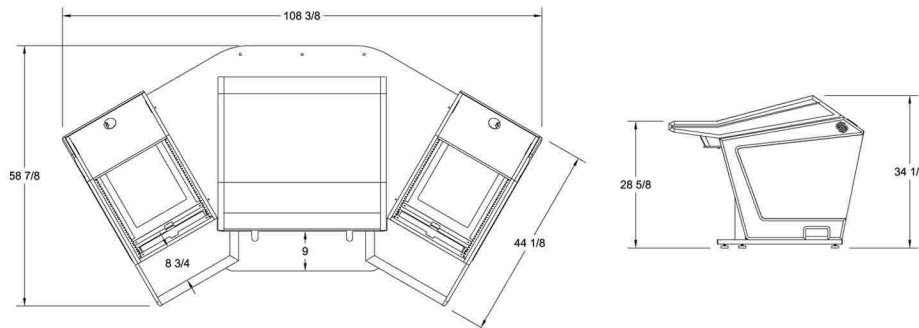

List Price $4799.00

Free Shipping
within the contiguous United States

Other Options and configurations are available Please Call

Sterling Modular Systems, inc

704 East 4th Street, Boyertown PA 19512
www.sterlingmodular.com

610-369-5802