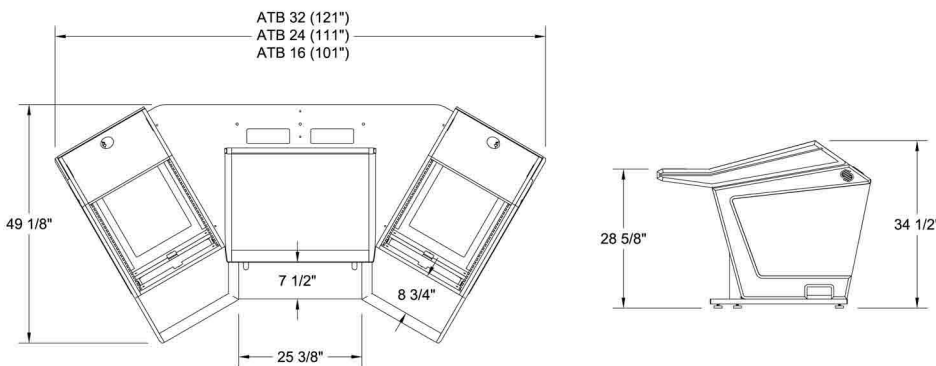

All of our "Mixer Conversion" consoles are designed with the same modular components as our "Plan Series" consoles.

The low profile, angular shape, and open architecture insure the lowest possible acoustical impact.

The ergonomic design, equipment capacity and superior "fit and finish" make it the perfect console for your studio.

Each of the (2) outer "rack pods" feature 12ru of space on the top opening, 6ru on the front and 6ru on the rear of the lower section.

Available Options Include

- LCD Arms
- Speaker Platforms
- Hardwood Trim Upgrades

Please call for more information