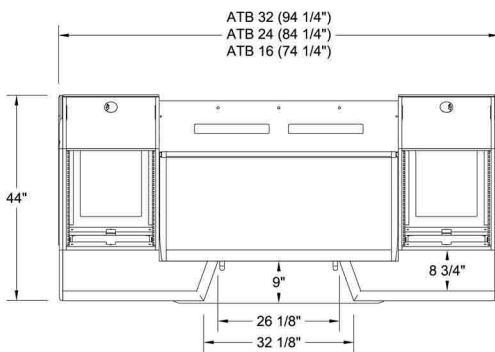

Toft ATB Series / Plan B

Mixer Conversion Console

Toft ATB 32 Shown

All of our "Mixer Conversion" consoles are designed with the same modular components as our "Plan Series" consoles.

The low profile, angular shape, and open architecture insure the lowest possible acoustical impact.

The ergonomic design, equipment capacity and superior "fit and finish" make it the perfect console for your studio.

Each of the (2) outer "rack pods" feature 12ru of space on the top opening, 6ru on the front and 6ru on the rear of the lower section.