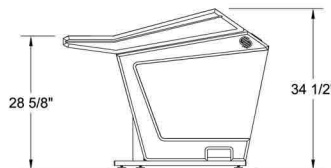

Toft ATB Series / Plan B

Mixer Conversion Console

Toft ATB 32 Shown

All of our "Mixer Conversion" consoles are designed with the same modular components as our "Plan Series" consoles.

The low profile, angular shape, and open architecture insure the lowest possible acoustical impact.

The ergonomic design, equipment capacity and superior "fit and finish" make it the perfect console for your studio.

Each of the (2) outer "rack pods" feature 12ru of space on the top opening, 6ru on the front and 6ru on the rear of the lower section.