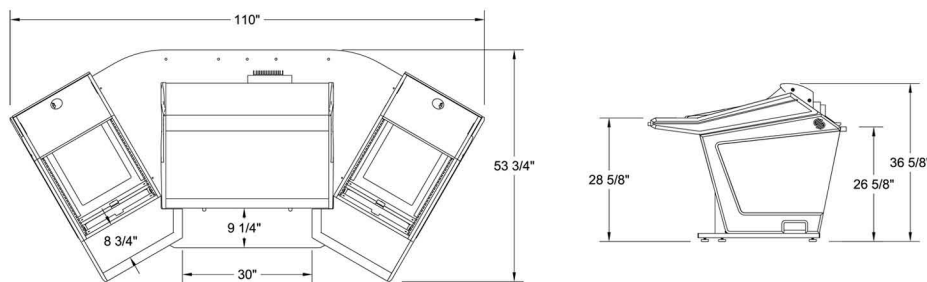

List Price **$4559.00**

Free Shipping
within the contiguous United States

Sterling Modular Systems,inc

704 East 4th Street, Boyertown PA 19512
www.sterlingmodular.com

610-369-5802