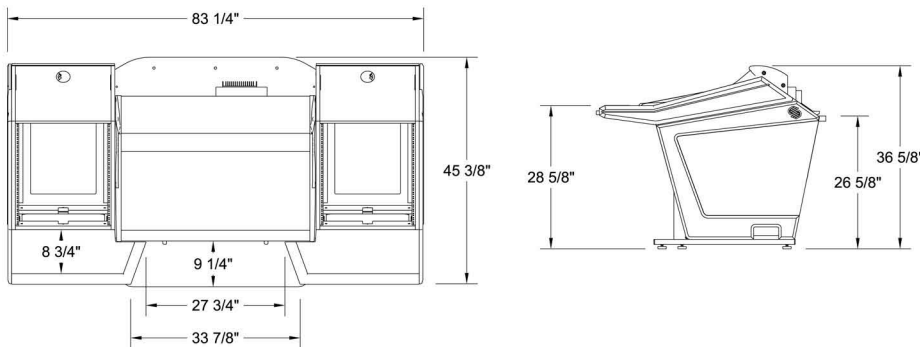

SSL XL / Plan B

Mixer Conversion Console

All of our "Mixer Conversion" consoles are designed with the same modular components as our "Plan Series" consoles.

The low profile, angular shape, and open architecture insure the lowest possible acoustical impact.

The ergonomic design, equipment capacity and superior "fit and finish" make it the perfect console for your studio.

Each of the (2) outer "rack pods" feature 12ru of space on the top opening, 6ru on the front and 6ru on the rear of the lower section.