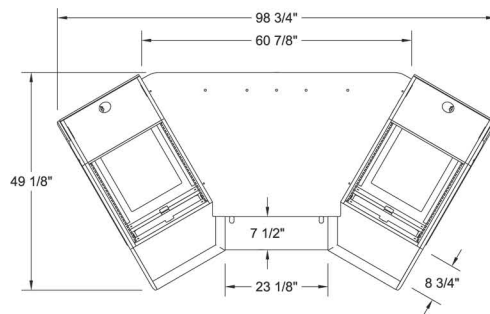

SSL Nucleus / Plan D

Mixer Conversion Console

All of our "Mixer Conversion" consoles are designed with the same modular components as our "Plan Series" consoles.

The low profile, angular shape, and open architecture insure the lowest possible acoustical impact.

The ergonomic design, equipment capacity and superior "fit and finish" make it the perfect console for your studio.

Each of the (2) outer "rack pods" feature 12ru of space on the top opening, 6ru on the front and 6ru on the rear of the lower section.