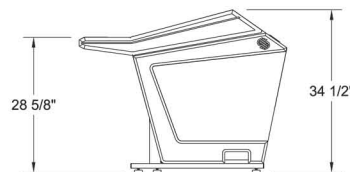

List Price $3999.00

Not including Optional Speaker Platforms, Padded Bolster or LCD Arm
Other Options and configurations are available Please Call

Free Shipping
within the contiguous United States

Sterling Modular Systems, inc

704 East 4th Street, Boyertown PA 19512
www.sterlingmodular.com

610-369-5802