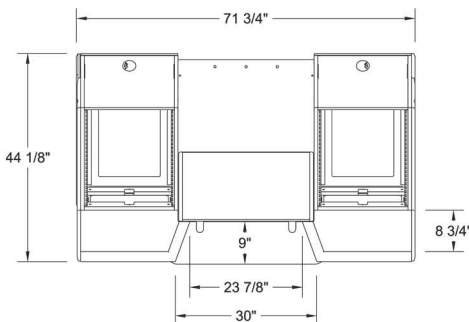

List Price $3999.00

Not including Optional Speaker Platforms, Padded Bolster or LCD Arm
Other Options and configurations are available Please Call

Free Shipping
within the contiguous United States

Sterling Modular Systems, inc

704 East 4th Street, Boyertown PA 19512
www.sterlingmodular.com

610-369-5802