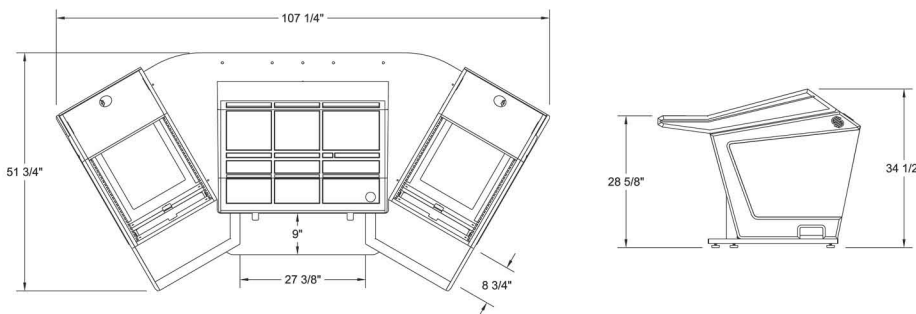

List Price $4589.00

Not including Optional Speaker Platforms and LCD Arm
Other Options an configurations are available Please Call

Free Shipping
within the contiguous United States

Sterling Modular Systems,inc

704 East 4th Street, Boyertown PA 19512
www.sterlingmodular.com

610-369-5802