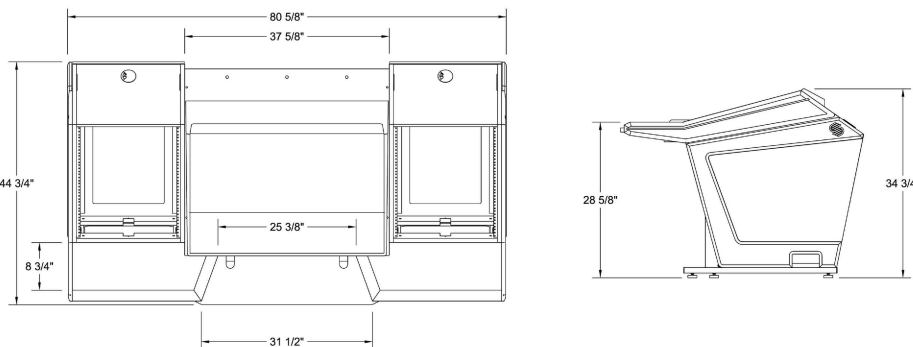

SSL Matrix / Plan B

Mixer Conversion Console

All of our "Mixer Conversion" consoles are designed with the same modular components as our "Plan Series" consoles.

The low profile, angular shape, and open architecture insure the lowest possible acoustical impact.

The ergonomic design, equipment capacity and superior "fit and finish" make it the perfect console for your studio.

Each of the (2) outer "rack pods" feature 12ru of space on the top opening, 6ru on the front and 6ru on the rear of the lower section.