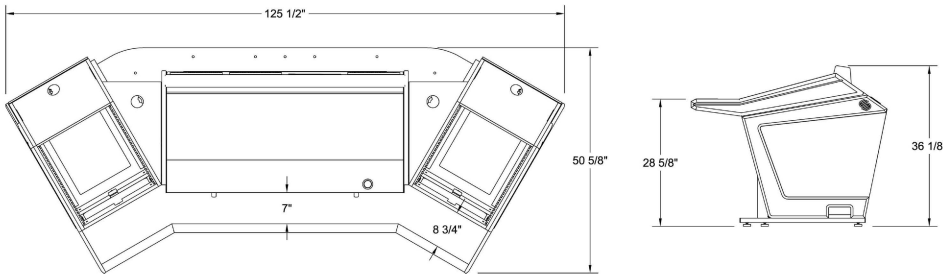

SSL AWS 924-948 / Plan D

Mixer Conversion Console

All of our "Mixer Conversion" consoles are designed with the same modular components as our "Plan Series" consoles.

The low profile, angular shape, and open architecture insure the lowest possible acoustical impact.

The ergonomic design, equipment capacity and superior "fit and finish" make it the perfect console for your studio.

Each of the (2) outer "rack pods" feature 12ru of space on the top opening, 6ru on the front and 6ru on the rear of the lower section.