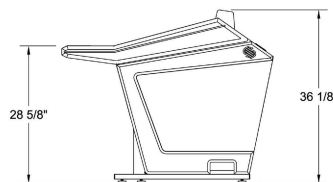

SSL AWS 924-948 / Plan B

Mixer Conversion Console

All of our "Mixer Conversion" consoles are designed with the same modular components as our "Plan Series" consoles.

The low profile, angular shape, and open architecture insure the lowest possible acoustical impact.

The ergonomic design, equipment capacity and superior "fit and finish" make it the perfect console for your studio.

Each of the (2) outer "rack pods" feature 12ru of space on the top opening, 6ru on the front and 6ru on the rear of the lower section.