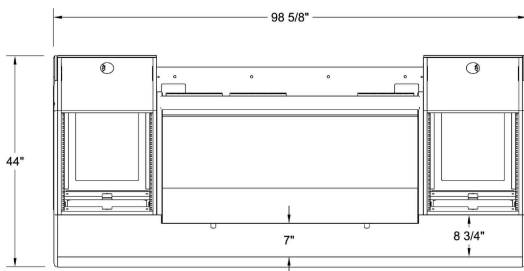

SSL AWS 924-948 / Plan B

Mixer Conversion Console

All of our "Mixer Conversion" consoles are designed with the same modular components as our "Plan Series" consoles.

The low profile, angular shape, and open architecture insure the lowest possible acoustical impact.

The ergonomic design, equipment capacity and superior "fit and finish" make it the perfect console for your studio.

Each of the (2) outer "rack pods" feature 12ru of space on the top opening, 6ru on the front and 6ru on the rear of the lower section.