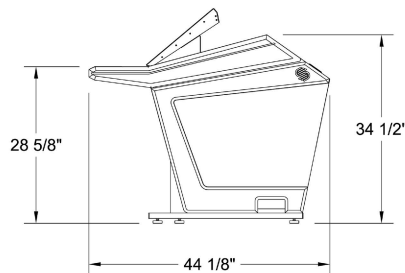

List Price $4329.00

Free Shipping
within the contiguous United States

Other Options an configurations are available Please Call

Sterling Modular Systems,inc

704 East 4th Street, Boyertown PA 19512
www.sterlingmodular.com

610-369-5802