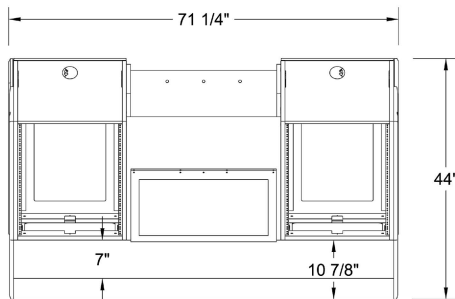

List Price $4329.00

Free Shipping
within the contiguous United States

Other Options an configurations are available Please Call

Sterling Modular Systems,inc

704 East 4th Street, Boyertown PA 19512
www.sterlingmodular.com

610-369-5802