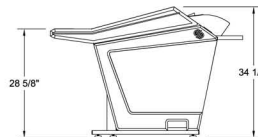

All of our "Mixer Conversion" consoles are designed with the same modular components as our "Plan Series" consoles.

The low profile, angular shape, and open architecture insure the lowest possible acoustical impact.

The ergonomic design, equipment capacity and superior "fit and finish" make it the perfect console for your studio.

Each of the (2) outer "rack pods" feature 12ru of space on the top opening, 6ru on the front and 6ru on the rear of the lower section.

Available Options Include

LCD Arms
Speaker Platforms
Hardwood Trim Upgrades

Please call for more information

List Price $5539.00

Free Shipping
within the contiguous United States

Sterling Modular Systems,inc

704 East 4th Street, Boyertown PA 19512
www.sterlingmodular.com

610-369-5802