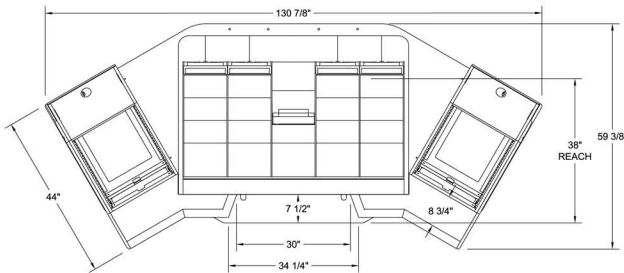

Avid S6 M40-32-9 / Plan D

Mixer Conversion Console

All of our "Mixer Conversion" consoles are designed with the same modular components as our "Plan Series" consoles.

The low profile, angular shape, and open architecture insure the lowest possible acoustical impact.

The ergonomic design, equipment capacity and superior "fit and finish" make it the perfect console for your studio.

Each of the (2) outer "rack pods" feature 12ru of space on the top opening, 6ru on the front and 6ru on the rear of the lower section.