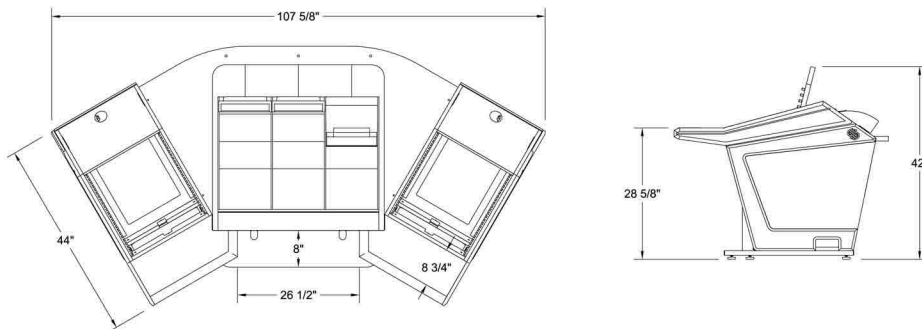

List Price $4589.00

Free Shipping
within the contiguous United States

Sterling Modular Systems,inc

704 East 4th Street, Boyertown PA 19512
www.sterlingmodular.com

610-369-5802