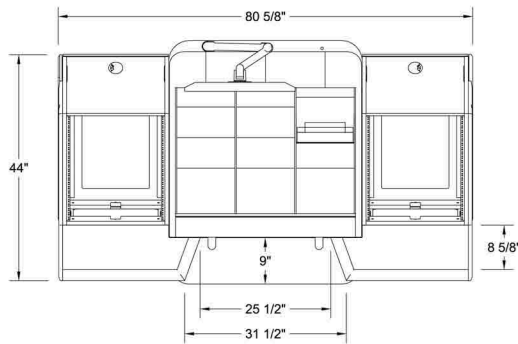

Mixer Conversion Console

All of our "Mixer Conversion" consoles are designed with the same modular components as our "Plan Series" consoles.

The low profile, angular shape, and open architecture insure the lowest possible acoustical impact.

The ergonomic design, equipment capacity and superior "fit and finish" make it the perfect console for your studio.

Each of the (2) outer "rack pods" feature 12ru of space on the top opening, 6ru on the front and 6ru on the rear of the lower section.

Available Options Include

- LCD Arms
- Speaker Platforms
- Hardwood Trim Upgrades

Please call for more information

List Price $4359.00

Free Shipping
within the contiguous United States

Sterling Modular Systems,inc

704 East 4th Street, Boyertown PA 19512
www.sterlingmodular.com

610-369-5802