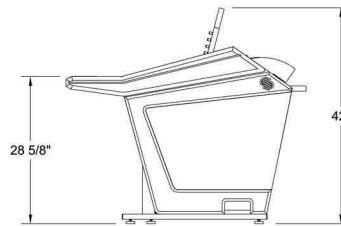

Mixer Conversion Console

All of our "Mixer Conversion" consoles are designed with the same modular components as our "Plan Series" consoles.

The low profile, angular shape, and open architecture insure the lowest possible acoustical impact.

The ergonomic design, equipment capacity and superior "fit and finish" make it the perfect console for your studio.

Each of the (2) outer "rack pods" feature 12ru of space on the top opening, 6ru on the front and 6ru on the rear of the lower section.

Available Options Include

- LCD Arms
- Speaker Platforms
- Hardwood Trim Upgrades

Please call for more information

List Price $4359.00

Free Shipping
within the contiguous United States

Sterling Modular Systems,inc

704 East 4th Street, Boyertown PA 19512
www.sterlingmodular.com

610-369-5802