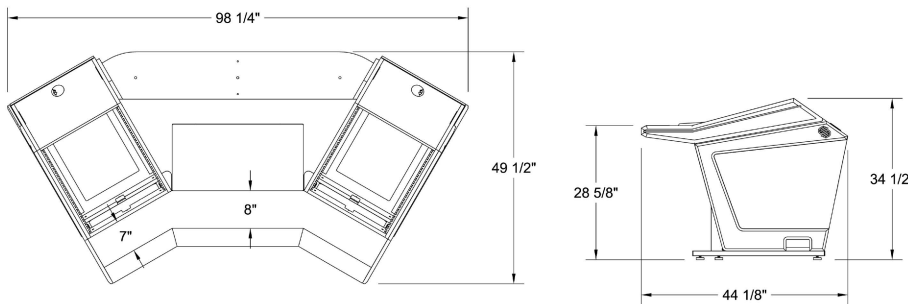

All of our "Mixer Conversion" consoles are designed with the same modular components as our "Plan Series" consoles.

The low profile, angular shape, and open architecture insure the lowest possible acoustical impact.

The ergonomic design, equipment capacity and superior "fit and finish" make it the perfect console for your studio.

Each of the (2) outer "rack pods" feature 12ru of space on the top opening, 6ru on the front and 6ru on the rear of the lower section.

Available Options Include

- LCD Arms
- Speaker Platforms
- Hardwood Trim Upgrades

Please call for more information