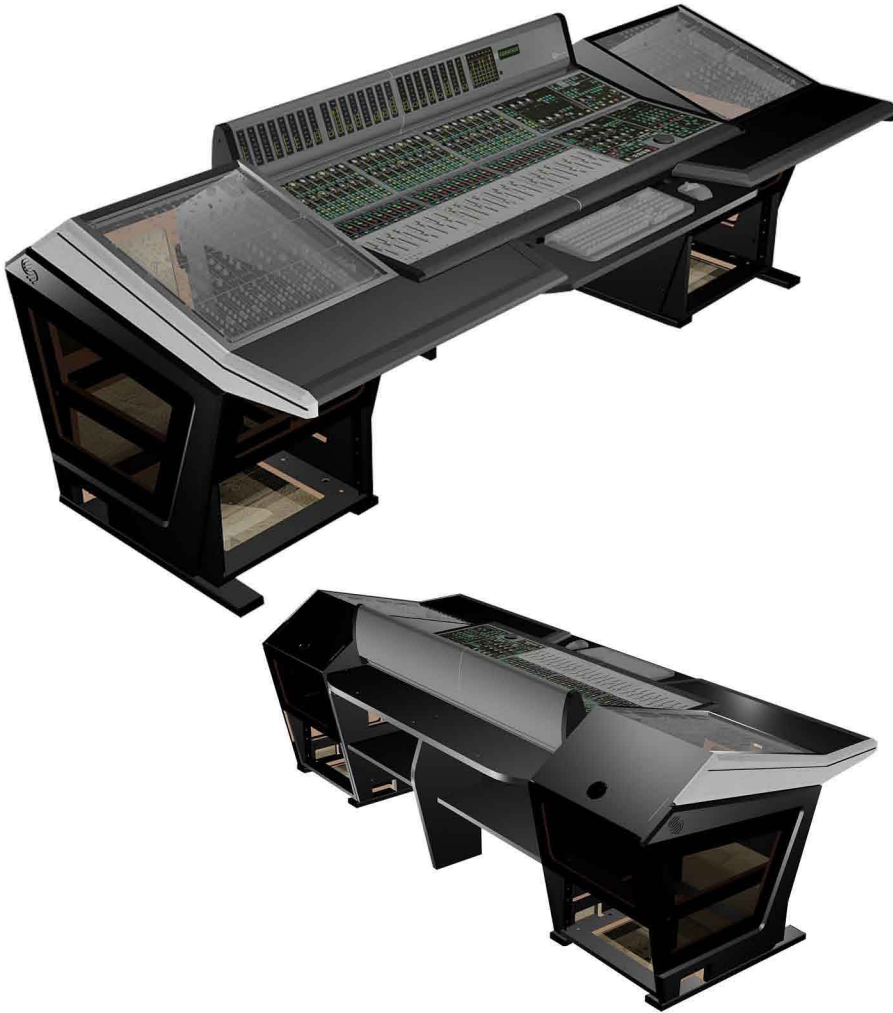

# AVID D-Command-24 / Plan B

## Mixer Conversion Console

All of our "Mixer Conversion" consoles are designed with the same modular components as our "Plan Series" consoles.

The low profile, angular shape, and open architecture insure the lowest possible acoustical impact.

The ergonomic design, equipment capacity and superior "fit and finish" make it the perfect console for your studio.

Each of the (2) outer "rack pods" feature 12ru of space on the top opening, 6ru on the front and 6ru on the rear of the lower section.

Available Options Include

LCD Arms  
Speaker Platforms  
Hardwood Trim Upgrades

Please call for more information

**List Price \$4929.00**

Not including Optional Speaker Platforms and LCD Arm  
Other Options an configurations are available Please Call