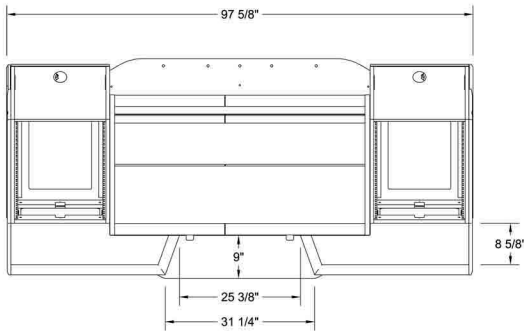

AVID D-Command-24 / Plan B

Mixer Conversion Console

All of our "Mixer Conversion" consoles are designed with the same modular components as our "Plan Series" consoles.

The low profile, angular shape, and open architecture insure the lowest possible acoustical impact.

The ergonomic design, equipment capacity and superior "fit and finish" make it the perfect console for your studio.

Each of the (2) outer "rack pods" feature 12ru of space on the top opening, 6ru on the front and 6ru on the rear of the lower section.

Available Options Include

LCD Arms
Speaker Platforms
Hardwood Trim Upgrades

Please call for more information

List Price $4929.00

Not including Optional Speaker Platforms and LCD Arm
Other Options an configurations are available Please Call

Free Shipping
within the contiguous United States

Sterling Modular Systems,inc

704 East 4th Street, Boyertown PA 19512
www.sterlingmodular.com

610-369-5802