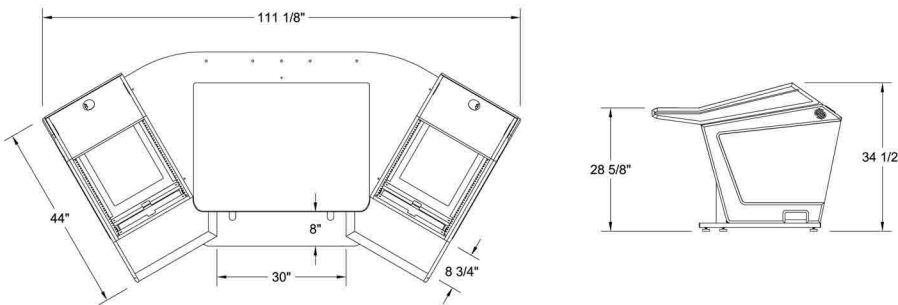

AVID C-24 / Plan D

Mixer Conversion Console

All of our "Mixer Conversion" consoles are designed with the same modular components as our "Plan Series" consoles.

The low profile, angular shape, and open architecture insure the lowest possible acoustical impact.

The ergonomic design, equipment capacity and superior "fit and finish" make it the perfect console for your studio.

Each of the (2) outer "rack pods" feature 12ru of space on the top opening, 6ru on the front and 6ru on the rear of the lower section.