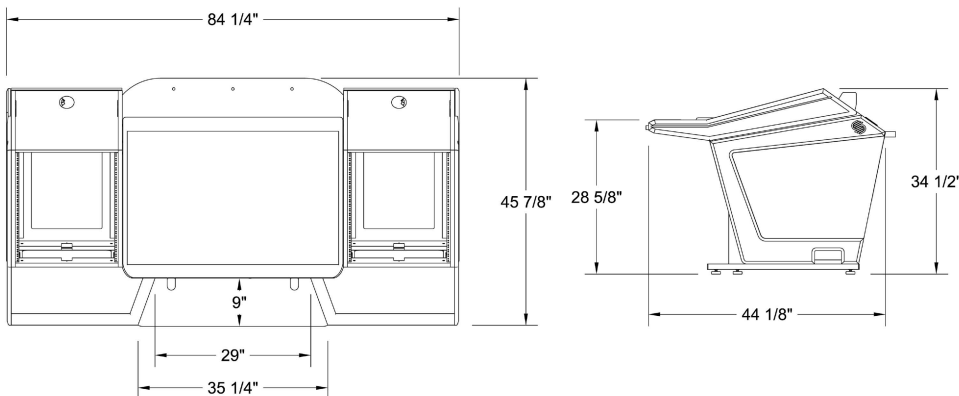

List Price $4359.00

Not including optional Slide-Out Keyboard Tray
Other Options and configurations are available Please Call

Free Shipping
within the contiguous United States