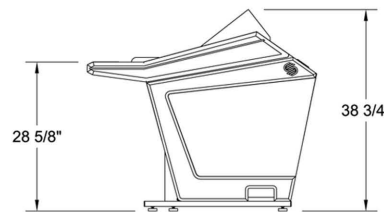

List Price $4349.00

Free Shipping
within the contiguous United States

Other Options and configurations are available Please Call

Sterling Modular Systems,inc

704 East 4th Street, Boyertown PA 19512

610-369-5802

www.sterlingmodular.com