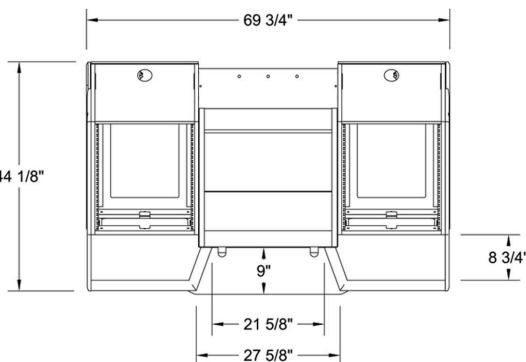

List Price $4349.00

Free Shipping
within the contiguous United States

Other Options and configurations are available Please Call

Sterling Modular Systems,inc

704 East 4th Street, Boyertown PA 19512

610-369-5802

www.sterlingmodular.com